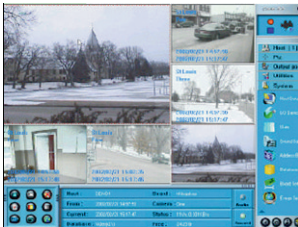

Features

View - multiple camera outputs on one monitor screen.

Audio Streaming - monitor sounds from any remote location

Video Security-Visible, unique watermark

Alarm Management- change speeds, store photos or change camera position

Smart Recording- Image Compression adjusts depending on activity levels.

Video Indexing- Video files are indexed by date, time, host and camera name.

Instant Access- Multiple users on one system can play back upto 32 video files at the same time, with variable speeds.

User Security- Multiple user names and passwords are assigned for multiple levels of access.

Camera Control- Control camera, zoom, move and focus all from one workstation location.

Benefits

All the top of the line features needed for the ultimate digital surveillance and security system.

Outstanding video compression so it doesn't lock up your network bandwidth.

Compression adjusts automatically to give you more storage on less disk space.

Easy-to-Use software allows viewing and sharing files with each other simple.

Continuous recording means no need for motion detectors.

Sample monitors with multiple camera outputs, viewed at two workstation locations.